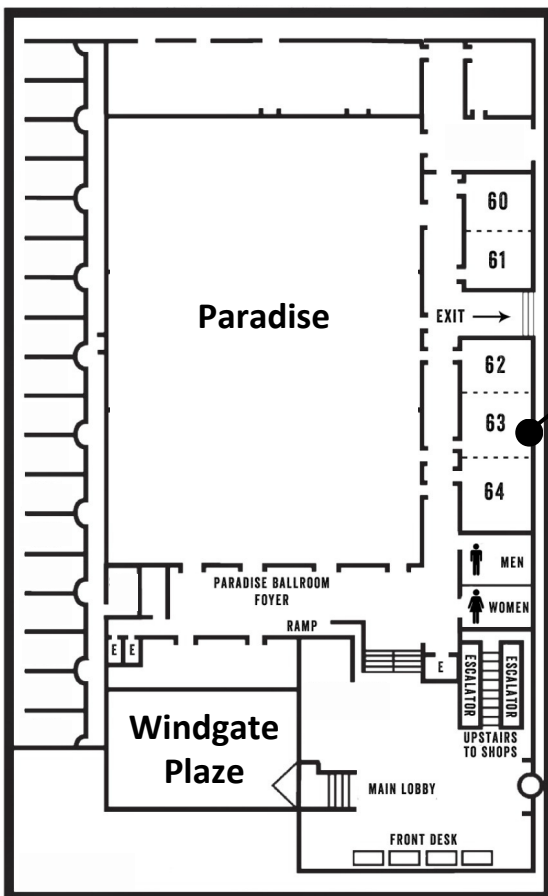

Windgate
62,63, 64

Windward
70-71

Leeward
75-76

Parasol II