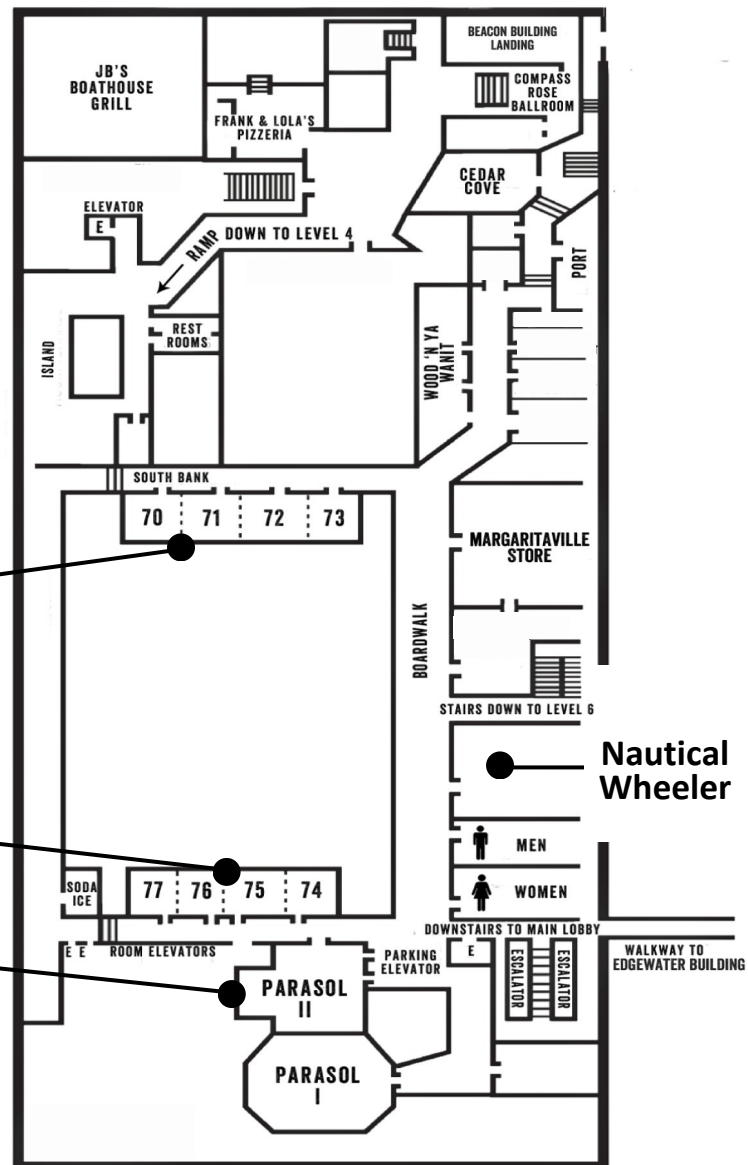

A REASON FOR OUR HOPE

1 PETER 3:15

Missouri District Professional Church Workers' Conference
 October 10-13, 2023
 Margaritaville Resort, Osage Beach

Conference Map

Anchor Building

Level 6

Level 7

Windgate
62,63, 64

Windward
70-71

Leeward
75-76

Parasol II

Nautical Wheeler

Windgate Hall Located on the 5th floor of the Anchor Building.

From the Paradise Ballroom Foyer on the 6th floor, either take the parking garage elevator or the stairs down one floor to Windgate Hall